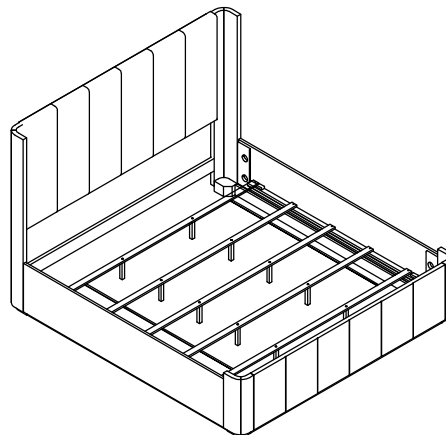

**Hardware and Parts packed with the Headboard**

<p>87180 - King Uph Shelter Headboard</p>  <p>(H-A) 1 pc.</p>	<p>Headboard Post (Left)</p>  <p>(H-B) 1 pc.</p>	<p>Headboard Post (Right)</p>  <p>(H-C) 1 pc.</p>	<p>Headboard Stretcher</p>  <p>(H-D) 1 pc.</p>	
<p>Allen Head Bolt ø5/16"-18 x 3-1/4"</p>  <p>(H-E) 6 pcs.</p>	<p>Spring Washer ø5/16"</p>  <p>(H-F) 8 pcs.</p>	<p>Flat Washer ø5/16" x 19*2mm</p>  <p>(H-G) 6 pcs.</p>	<p>Allen Key 5mm</p>  <p>(H-H) 1 pc.</p>	<p>All-Thread Bolt ø5/16"-18 x 3-1/2"</p>  <p>(H-I) 2 pcs.</p>
<p>Curved Washer ø5/16"</p>  <p>(H-J) 2 pcs.</p>	<p>Flat Washer ø5/16" x 16*2mm</p>  <p>(H-K) 2 pcs.</p>	<p>Nut ø5/16 x L17</p>  <p>(H-L) 2 pcs.</p>	<p>Open Wrench 12mm</p>  <p>(H-M) 1 pc.</p>	

**Hardware and Parts packed with the Footboard**

<p>87181- King Shelter Footboard</p>  <p>(F-A) 1 pc.</p>	<p>Wood Slat 77-1/2" long</p>  <p>(F-B) 1 Set.</p>	<p>Support Leg 8-1/2" x 1-1/4" x 1-1/4"</p>  <p>(F-C) 10 pcs.</p>	<p>Wood Screw #8 x 1"</p>  <p>(F-D) 10 pcs.</p>	<p>Screw Driver not included</p> 
---	---	--	--	--

**Hardware and Parts packed with the Bed Rail**

<p>87172 Panel Side Rails</p>  <p>(R-A) 2 pcs.</p>	<p>All-Thread Bolt ø5/16"-18 x 3-1/2"</p>  <p>(R-B) 8 pcs.</p>	<p>Curved Washer ø5/16"</p>  <p>(R-C) 8 pcs.</p>	<p>Flat Washer ø5/16" x 16*2mm</p>  <p>(R-D) 8 pcs.</p>	<p>Spring Washer ø5/16"</p>  <p>(R-E) 8 pcs.</p>	<p>Nut ø5/16 x L17</p>  <p>(R-F) 8 pcs.</p>	<p>Open Wrench 12mm</p>  <p>(R-G) 1 pc.</p>
---	---	---	--	--	--	--

**King Bed**

87180 -- King Uph Shelter Headboard

87181 -- King Shelter Footboard

87172 -- Queen-King Side Rails

King Bed

87180 -- King Uph Shelter Headboard

STEP 1

STEP 2