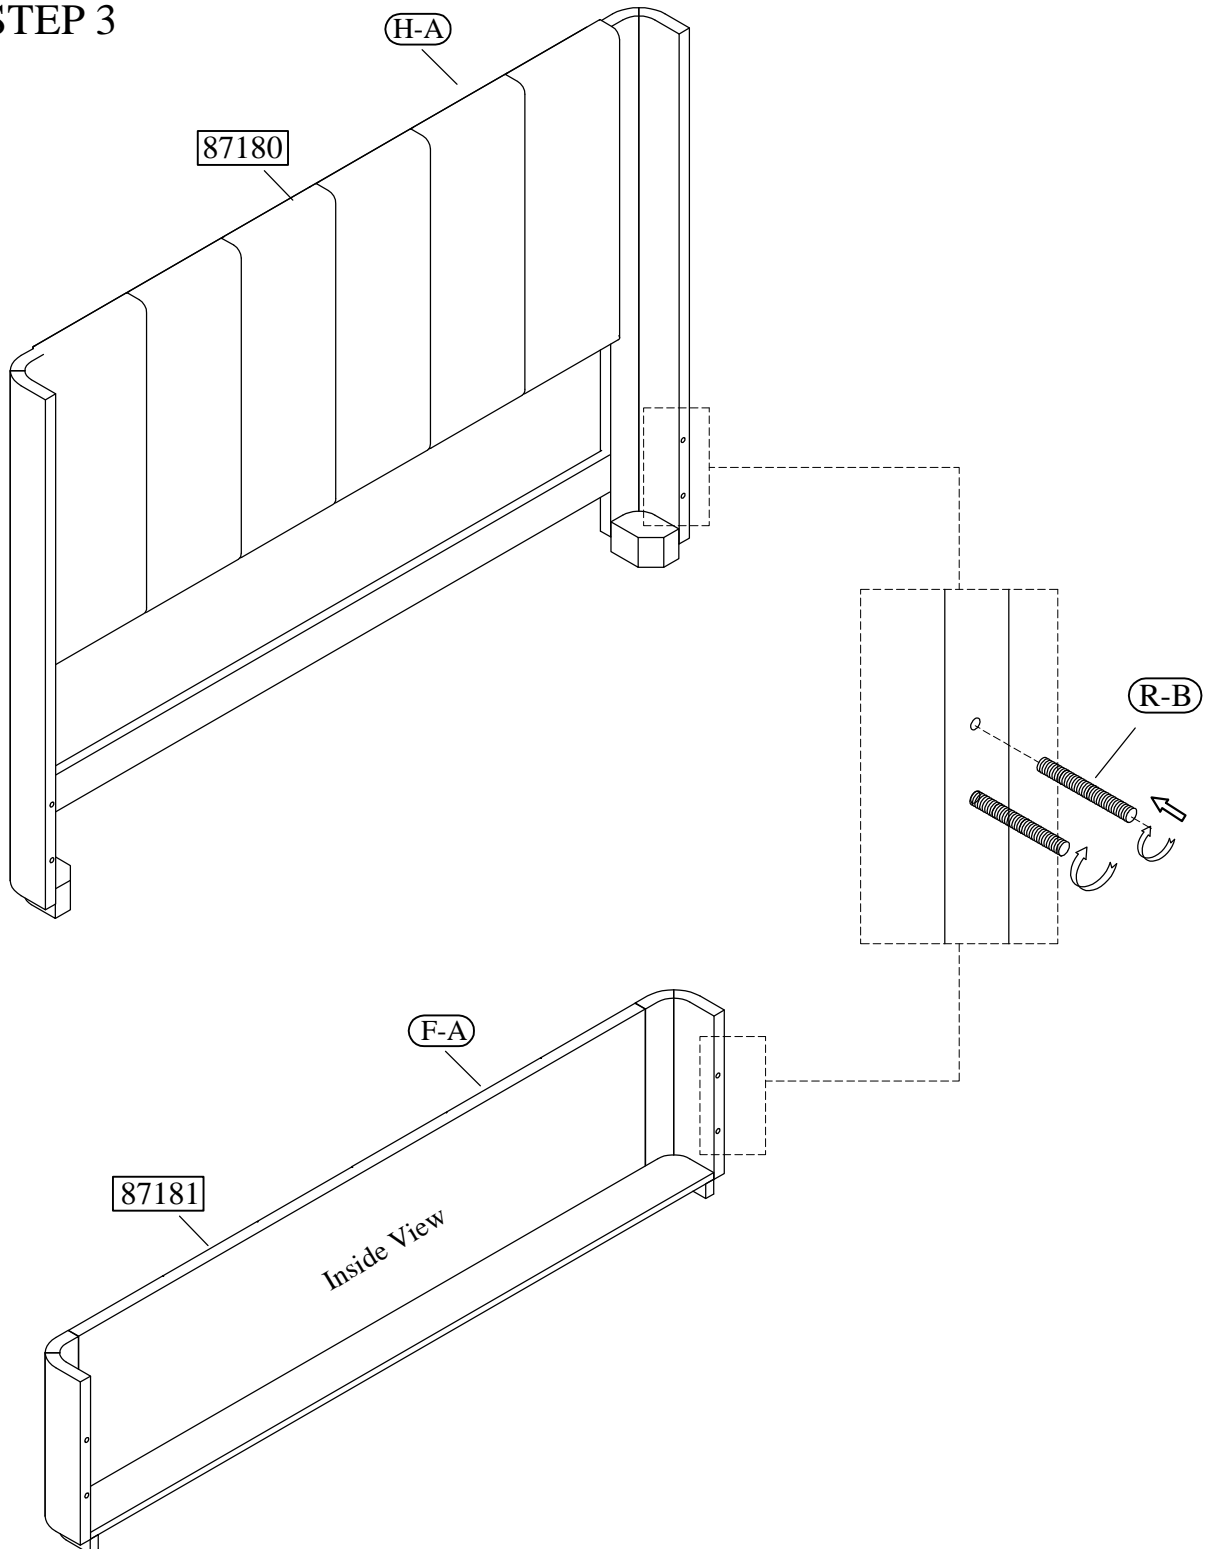

King Bed

87180 -- King Uph Shelter Headboard

87181 -- King Shelter Footboard

STEP 3